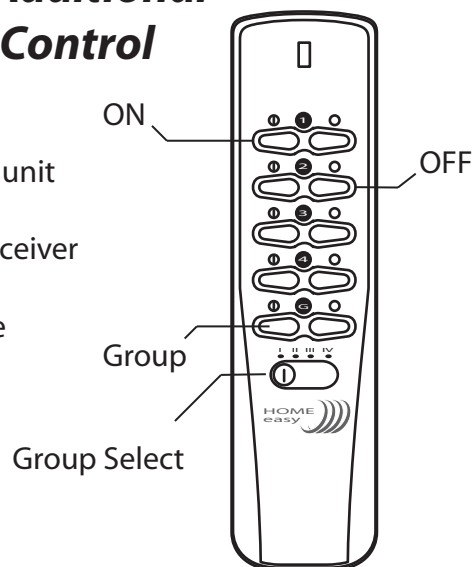

HE-300 Additional Remote Control

V1.0

The HE-300 Remote Control is an expansion unit for the Home Easy range of products and is designed to work with all the HomeEasy receiver sockets and modules.

Additional HomeEasy receiver products are required for the HE-300 to work.

Group Settings:

The HE-300 Remote Control transmitter can be paired with up to 16 separate receiver units, using the Group setting function.

Group 1 - Function 1, 2, 3, 4 (Default Setting)

Group 2 - Function 5, 6, 7, 8

Group 3 - Function 9, 10, 11, 12

Group 4 - Function 13, 14, 15, 16

The HE-300 Remote control also has a group button allowing you to switch "On/Off" an entire group, at the push of a button.

Group Setting G:

The group setting allows you to switch "On/Off" multiple receiver sockets/modules in one simple press. To set a receiver to the group setting, set the receiver into the learn mode as normal (see instructions Learn Mode) and press group(G) On.